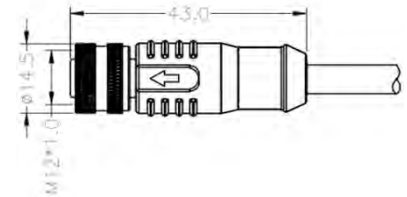

Part Number	Poles	Code	Termination	Lead Length	Cable Material
PXPPVC12FBF03ACL010PVC	03	A	Overmold Cable	1 M Lead Length	PVC
PXPTPU12FBF03ACL010PUR	03	A	Overmold Cable	1 M Lead Length	PUR
PXPPVC12FBF03ACL020PVC	03	A	Overmold Cable	2 M Lead Length	PVC
PXPTPU12FBF03ACL020PUR	03	A	Overmold Cable	2 M Lead Length	PUR
PXPPVC12FBF03ACL030PVC	03	A	Overmold Cable	3 M Lead Length	PVC
PXPTPU12FBF03ACL030PUR	03	A	Overmold Cable	3 M Lead Length	PUR
PXPPVC12FBF03ACL050PVC	03	A	Overmold Cable	5 M Lead Length	PVC
PXPTPU12FBF03ACL050PUR	03	A	Overmold Cable	5 M Lead Length	PUR
PXPPVC12FBF03ACL100PVC	03	A	Overmold Cable	10 M Lead Length	PVC
PXPTPU12FBF03ACL100PUR	03	A	Overmold Cable	10 M Lead Length	PUR
PXPPVC12FBF03ACL150PVC	03	A	Overmold Cable	15 M Lead Length	PVC
PXPTPU12FBF03ACL150PUR	03	A	Overmold Cable	15 M Lead Length	PUR
PXPPVC12FBF04ACL010PVC	04	A	Overmold Cable	1 M Lead Length	PVC
PXPTPU12FBF04ACL010PUR	04	A	Overmold Cable	1 M Lead Length	PUR
PXPPVC12FBF04ACL020PVC	04	A	Overmold Cable	2 M Lead Length	PVC
PXPTPU12FBF04ACL020PUR	04	A	Overmold Cable	2 M Lead Length	PUR
PXPPVC12FBF04ACL030PVC	04	A	Overmold Cable	3 M Lead Length	PVC
PXPTPU12FBF04ACL030PUR	04	A	Overmold Cable	3 M Lead Length	PUR
PXPPVC12FBF04ACL050PVC	04	A	Overmold Cable	5 M Lead Length	PVC
PXPTPU12FBF04ACL050PUR	04	A	Overmold Cable	5 M Lead Length	PUR
PXPPVC12FBF04ACL100PVC	04	A	Overmold Cable	10 M Lead Length	PVC
PXPTPU12FBF04ACL100PUR	04	A	Overmold Cable	10 M Lead Length	PUR
PXPPVC12FBF04ACL150PVC	04	A	Overmold Cable	15 M Lead Length	PVC
PXPTPU12FBF04ACL150PUR	04	A	Overmold Cable	15 M Lead Length	PUR
PXPPVC12FBF05ACL010PVC	05	A	Overmold Cable	1 M Lead Length	PVC
PXPTPU12FBF05ACL010PUR	05	A	Overmold Cable	1 M Lead Length	PUR
PXPPVC12FBF05ACL020PVC	05	A	Overmold Cable	2 M Lead Length	PVC
PXPTPU12FBF05ACL020PUR	05	A	Overmold Cable	2 M Lead Length	PUR
PXPPVC12FBF05ACL030PVC	05	A	Overmold Cable	3 M Lead Length	PVC
PXPTPU12FBF05ACL030PUR	05	A	Overmold Cable	3 M Lead Length	PUR
PXPPVC12FBF05ACL050PVC	05	A	Overmold Cable	5 M Lead Length	PVC
PXPTPU12FBF05ACL050PUR	05	A	Overmold Cable	5 M Lead Length	PUR
PXPPVC12FBF05ACL100PVC	05	A	Overmold Cable	10 M Lead Length	PVC
PXPTPU12FBF05ACL100PUR	05	A	Overmold Cable	10 M Lead Length	PUR
PXPPVC12FBF05ACL150PVC	05	A	Overmold Cable	15 M Lead Length	PVC
PXPTPU12FBF05ACL150PUR	05	A	Overmold Cable	15 M Lead Length	PUR
PXPPVC12FBF08ACL010PVC	08	A	Overmold Cable	1 M Lead Length	PVC
PXPTPU12FBF08ACL010PUR	08	A	Overmold Cable	1 M Lead Length	PUR