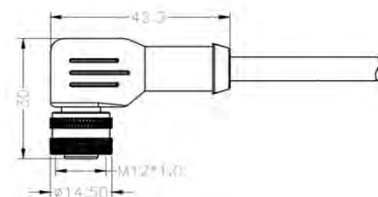

Part Number	Poles	Code	Termination	Lead Length	Cable Material
PXPPVC12RAF03ACL010PVC	03	A	Overmold Cable	1 M Lead Length	PVC
PXPTPU12RAF03ACL010PUR	03	A	Overmold Cable	1 M Lead Length	PUR
PXPPVC12RAF03ACL020PVC	03	A	Overmold Cable	2 M Lead Length	PVC
PXPTPU12RAF03ACL020PUR	03	A	Overmold Cable	2 M Lead Length	PUR
PXPPVC12RAF03ACL030PVC	03	A	Overmold Cable	3 M Lead Length	PVC
PXPTPU12RAF03ACL030PUR	03	A	Overmold Cable	3 M Lead Length	PUR
PXPPVC12RAF03ACL050PVC	03	A	Overmold Cable	5 M Lead Length	PVC
PXPTPU12RAF03ACL050PUR	03	A	Overmold Cable	5 M Lead Length	PUR
PXPPVC12RAF03ACL100PVC	03	A	Overmold Cable	10 M Lead Length	PVC
PXPTPU12RAF03ACL100PUR	03	A	Overmold Cable	10 M Lead Length	PUR
PXPPVC12RAF03ACL150PVC	03	A	Overmold Cable	15 M Lead Length	PVC
PXPTPU12RAF03ACL150PUR	03	A	Overmold Cable	15 M Lead Length	PUR
PXPPVC12RAF04ACL010PVC	04	A	Overmold Cable	1 M Lead Length	PVC
PXPTPU12RAF04ACL010PUR	04	A	Overmold Cable	1 M Lead Length	PUR
PXPPVC12RAF04ACL020PVC	04	A	Overmold Cable	2 M Lead Length	PVC
PXPTPU12RAF04ACL020PUR	04	A	Overmold Cable	2 M Lead Length	PUR
PXPPVC12RAF04ACL030PVC	04	A	Overmold Cable	3 M Lead Length	PVC
PXPTPU12RAF04ACL030PUR	04	A	Overmold Cable	3 M Lead Length	PUR
PXPPVC12RAF04ACL050PVC	04	A	Overmold Cable	5 M Lead Length	PVC
PXPTPU12RAF04ACL050PUR	04	A	Overmold Cable	5 M Lead Length	PUR
PXPPVC12RAF04ACL100PVC	04	A	Overmold Cable	10 M Lead Length	PVC
PXPTPU12RAF04ACL100PUR	04	A	Overmold Cable	10 M Lead Length	PUR
PXPPVC12RAF04ACL150PVC	04	A	Overmold Cable	15 M Lead Length	PVC
PXPTPU12RAF04ACL150PUR	04	A	Overmold Cable	15 M Lead Length	PUR
PXPPVC12RAF05ACL010PVC	05	A	Overmold Cable	1 M Lead Length	PVC
PXPTPU12RAF05ACL010PUR	05	A	Overmold Cable	1 M Lead Length	PUR
PXPPVC12RAF05ACL020PVC	05	A	Overmold Cable	2 M Lead Length	PVC
PXPTPU12RAF05ACL020PUR	05	A	Overmold Cable	2 M Lead Length	PUR
PXPPVC12RAF05ACL030PVC	05	A	Overmold Cable	3 M Lead Length	PVC
PXPTPU12RAF05ACL030PUR	05	A	Overmold Cable	3 M Lead Length	PUR
PXPPVC12RAF05ACL050PVC	05	A	Overmold Cable	5 M Lead Length	PVC
PXPTPU12RAF05ACL050PUR	05	A	Overmold Cable	5 M Lead Length	PUR
PXPPVC12RAF05ACL100PVC	05	A	Overmold Cable	10 M Lead Length	PVC
PXPTPU12RAF05ACL100PUR	05	A	Overmold Cable	10 M Lead Length	PUR
PXPPVC12RAF05ACL150PVC	05	A	Overmold Cable	15 M Lead Length	PVC
PXPTPU12RAF05ACL150PUR	05	A	Overmold Cable	15 M Lead Length	PUR
PXPPVC12RAF08ACL010PVC	08	A	Overmold Cable	1 M Lead Length	PVC
PXPTPU12RAF08ACL010PUR	08	A	Overmold Cable	1 M Lead Length	PUR