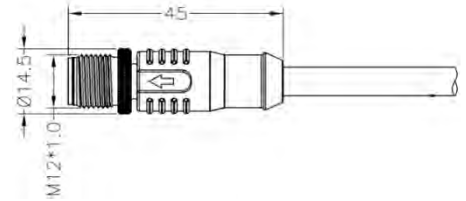

Part Number	Poles	Code	Termination	Lead Length	Cable Material
PXPPVC12FIM03ACL010PVC	03	A	Overmold Cable	1 M Lead Length	PVC
PXPTPU12FIM03ACL010PUR	03	A	Overmold Cable	1 M Lead Length	PUR
PXPPVC12FIM03ACL020PVC	03	A	Overmold Cable	2 M Lead Length	PVC
PXPTPU12FIM03ACL020PUR	03	A	Overmold Cable	2 M Lead Length	PUR
PXPPVC12FIM03ACL030PVC	03	A	Overmold Cable	3 M Lead Length	PVC
PXPTPU12FIM03ACL030PUR	03	A	Overmold Cable	3 M Lead Length	PUR
PXPPVC12FIM03ACL050PVC	03	A	Overmold Cable	5 M Lead Length	PVC
PXPTPU12FIM03ACL050PUR	03	A	Overmold Cable	5 M Lead Length	PUR
PXPPVC12FIM03ACL100PVC	03	A	Overmold Cable	10 M Lead Length	PVC
PXPTPU12FIM03ACL100PUR	03	A	Overmold Cable	10 M Lead Length	PUR
PXPPVC12FIM03ACL150PVC	03	A	Overmold Cable	15 M Lead Length	PVC
PXPTPU12FIM03ACL150PUR	03	A	Overmold Cable	15 M Lead Length	PUR
PXPPVC12FIM04ACL010PVC	04	A	Overmold Cable	1 M Lead Length	PVC
PXPTPU12FIM04ACL010PUR	04	A	Overmold Cable	1 M Lead Length	PUR
PXPPVC12FIM04ACL020PVC	04	A	Overmold Cable	2 M Lead Length	PVC
PXPTPU12FIM04ACL020PUR	04	A	Overmold Cable	2 M Lead Length	PUR
PXPPVC12FIM04ACL030PVC	04	A	Overmold Cable	3 M Lead Length	PVC
PXPTPU12FIM04ACL030PUR	04	A	Overmold Cable	3 M Lead Length	PUR
PXPPVC12FIM04ACL050PVC	04	A	Overmold Cable	5 M Lead Length	PVC
PXPTPU12FIM04ACL050PUR	04	A	Overmold Cable	5 M Lead Length	PUR
PXPPVC12FIM04ACL100PVC	04	A	Overmold Cable	10 M Lead Length	PVC
PXPTPU12FIM04ACL100PUR	04	A	Overmold Cable	10 M Lead Length	PUR
PXPPVC12FIM04ACL150PVC	04	A	Overmold Cable	15 M Lead Length	PVC
PXPTPU12FIM04ACL150PUR	04	A	Overmold Cable	15 M Lead Length	PUR
PXPPVC12FIM05ACL010PVC	05	A	Overmold Cable	1 M Lead Length	PVC
PXPTPU12FIM05ACL010PUR	05	A	Overmold Cable	1 M Lead Length	PUR
PXPPVC12FIM05ACL020PVC	05	A	Overmold Cable	2 M Lead Length	PVC
PXPTPU12FIM05ACL020PUR	05	A	Overmold Cable	2 M Lead Length	PUR
PXPPVC12FIM05ACL030PVC	05	A	Overmold Cable	3 M Lead Length	PVC
PXPTPU12FIM05ACL030PUR	05	A	Overmold Cable	3 M Lead Length	PUR
PXPPVC12FIM05ACL050PVC	05	A	Overmold Cable	5 M Lead Length	PVC
PXPTPU12FIM05ACL050PUR	05	A	Overmold Cable	5 M Lead Length	PUR
PXPPVC12FIM05ACL100PVC	05	A	Overmold Cable	10 M Lead Length	PVC
PXPTPU12FIM05ACL100PUR	05	A	Overmold Cable	10 M Lead Length	PUR
PXPPVC12FIM05ACL150PVC	05	A	Overmold Cable	15 M Lead Length	PVC
PXPTPU12FIM05ACL150PUR	05	A	Overmold Cable	15 M Lead Length	PUR
PXPPVC12FIM08ACL010PVC	08	A	Overmold Cable	1 M Lead Length	PVC
PXPTPU12FIM08ACL010PUR	08	A	Overmold Cable	1 M Lead Length	PUR