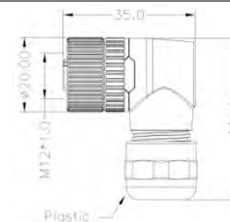

M12 Right Angled Male

PXPPAM12RAM

- 3, 4, 5 and 8 poles
- Screw termination
- Plastic Flex Inline Body
- Mates with Flex Body and panel mount connectors

Part Number	Poles	Code	Termination
PXPPAM12RAM03ASTPG9	03	A	Screw Terminal
PXPPAM12RAM04ASTPG9	04	A	Screw Terminal
PXPPAM12RAM05ASTPG9	05	A	Screw Terminal
PXPPAM12RAM08ASTPG9	08	A	Screw Terminal

M12 Right Angled Female

PXPPAM12RAF

- 3, 4, 5 and 8 poles
- Screw termination
- Plastic Flex Body
- Mates with Flex Inline Body and panel mount connectors

Part Number	Poles	Code	Termination
PXPPAM12RAF03ASTPG9	03	A	Screw Terminal
PXPPAM12RAF04ASTPG9	04	A	Screw Terminal
PXPPAM12RAF05ASTPG9	05	A	Screw Terminal
PXPPAM12RAF08ASTPG9	08	A	Screw Terminal