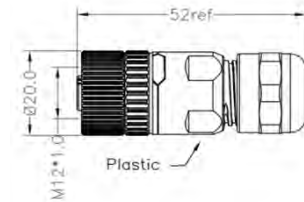

BUCCANEER M12 Series

M12 Flex Body Female

PXPPAM12FBF

- 3, 4, 5 and 8 poles
- Screw termination
- Plastic Flex Body
- Mates with Flex Inline Body and panel mount connectors

Part Number	Poles	Code	Termination
PXPPAM12FBF03ASTPG9	03	A	Screw Terminal
PXPPAM12FBF04ASTPG9	04	A	Screw Terminal
PXPPAM12FBF05ASTPG9	05	A	Screw Terminal
PXPPAM12FBF08ASTPG9	08	A	Screw Terminal

M12 Right Angled Male

PXPPAM12RAM

- 3, 4, 5 and 8 poles
- Screw termination
- Plastic Flex Inline Body
- Mates with Flex Body and panel mount connectors

Part Number	Poles	Code	Termination
PXPPAM12RAM03ASTPG9	03	A	Screw Terminal
PXPPAM12RAM04ASTPG9	04	A	Screw Terminal
PXPPAM12RAM05ASTPG9	05	A	Screw Terminal
PXPPAM12RAM08ASTPG9	08	A	Screw Terminal