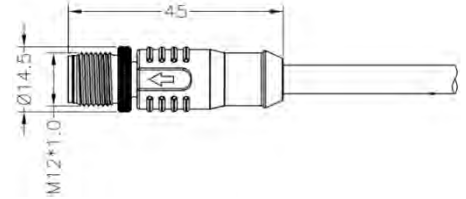

Part Number	Poles	Code	Termination	Lead Length	Cable Material
PXPPVC12FIM03ACL010PVC	03	A	Overmold Cable	1 M Lead Length	PVC
PXPTPU12FIM03ACL010PUR	03	A	Overmold Cable	1 M Lead Length	PUR
PXPPVC12FIM03ACL020PVC	03	A	Overmold Cable	2 M Lead Length	PVC
PXPTPU12FIM03ACL020PUR	03	A	Overmold Cable	2 M Lead Length	PUR
PXPPVC12FIM03ACL030PVC	03	A	Overmold Cable	3 M Lead Length	PVC
PXPTPU12FIM03ACL030PUR	03	A	Overmold Cable	3 M Lead Length	PUR
PXPPVC12FIM03ACL050PVC	03	A	Overmold Cable	5 M Lead Length	PVC
PXPTPU12FIM03ACL050PUR	03	A	Overmold Cable	5 M Lead Length	PUR
PXPPVC12FIM03ACL100PVC	03	A	Overmold Cable	10 M Lead Length	PVC
PXPTPU12FIM03ACL100PUR	03	A	Overmold Cable	10 M Lead Length	PUR
PXPPVC12FIM03ACL150PVC	03	A	Overmold Cable	15 M Lead Length	PVC
PXPTPU12FIM03ACL150PUR	03	A	Overmold Cable	15 M Lead Length	PUR
PXPPVC12FIM04ACL010PVC	04	A	Overmold Cable	1 M Lead Length	PVC
PXPTPU12FIM04ACL010PUR	04	A	Overmold Cable	1 M Lead Length	PUR
PXPPVC12FIM04ACL020PVC	04	A	Overmold Cable	2 M Lead Length	PVC
PXPTPU12FIM04ACL020PUR	04	A	Overmold Cable	2 M Lead Length	PUR
PXPPVC12FIM04ACL030PVC	04	A	Overmold Cable	3 M Lead Length	PVC
PXPTPU12FIM04ACL030PUR	04	A	Overmold Cable	3 M Lead Length	PUR
PXPPVC12FIM04ACL050PVC	04	A	Overmold Cable	5 M Lead Length	PVC
PXPTPU12FIM04ACL050PUR	04	A	Overmold Cable	5 M Lead Length	PUR
PXPPVC12FIM04ACL100PVC	04	A	Overmold Cable	10 M Lead Length	PVC
PXPTPU12FIM04ACL100PUR	04	A	Overmold Cable	10 M Lead Length	PUR
PXPPVC12FIM04ACL150PVC	04	A	Overmold Cable	15 M Lead Length	PVC
PXPTPU12FIM04ACL150PUR	04	A	Overmold Cable	15 M Lead Length	PUR
PXPPVC12FIM05ACL010PVC	05	A	Overmold Cable	1 M Lead Length	PVC
PXPTPU12FIM05ACL010PUR	05	A	Overmold Cable	1 M Lead Length	PUR
PXPPVC12FIM05ACL020PVC	05	A	Overmold Cable	2 M Lead Length	PVC
PXPTPU12FIM05ACL020PUR	05	A	Overmold Cable	2 M Lead Length	PUR
PXPPVC12FIM05ACL030PVC	05	A	Overmold Cable	3 M Lead Length	PVC
PXPTPU12FIM05ACL030PUR	05	A	Overmold Cable	3 M Lead Length	PUR
PXPPVC12FIM05ACL050PVC	05	A	Overmold Cable	5 M Lead Length	PVC
PXPTPU12FIM05ACL050PUR	05	A	Overmold Cable	5 M Lead Length	PUR
PXPPVC12FIM05ACL100PVC	05	A	Overmold Cable	10 M Lead Length	PVC
PXPTPU12FIM05ACL100PUR	05	A	Overmold Cable	10 M Lead Length	PUR
PXPPVC12FIM05ACL150PVC	05	A	Overmold Cable	15 M Lead Length	PVC
PXPTPU12FIM05ACL150PUR	05	A	Overmold Cable	15 M Lead Length	PUR
PXPPVC12FIM08ACL010PVC	08	A	Overmold Cable	1 M Lead Length	PVC
PXPTPU12FIM08ACL010PUR	08	A	Overmold Cable	1 M Lead Length	PUR