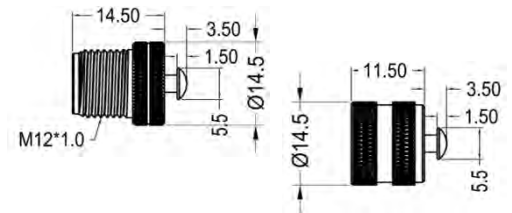

Brass - Nickel Plating M12 Sealing Cap

PXMBNI12

- Sealing caps to maintain IP rating
- Male & Female versions

Part Number	Series	Type	Material
PXMBNI12CAM	M12	Male	Brass - Nickel Plating
PXMBNI12CAF	M12	Female	Brass - Nickel Plating