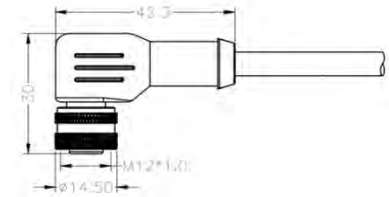

Part Number	Poles	Code	Termination	Lead Length	Cable Material
PXPPVC12RAF03ACL010PVC	03	A	Overmold Cable	1 M Lead Length	PVC
PXPTPU12RAF03ACL010PUR	03	A	Overmold Cable	1 M Lead Length	PUR
PXPPVC12RAF03ACL020PVC	03	A	Overmold Cable	2 M Lead Length	PVC
PXPTPU12RAF03ACL020PUR	03	A	Overmold Cable	2 M Lead Length	PUR
PXPPVC12RAF03ACL030PVC	03	A	Overmold Cable	3 M Lead Length	PVC
PXPTPU12RAF03ACL030PUR	03	A	Overmold Cable	3 M Lead Length	PUR
PXPPVC12RAF03ACL050PVC	03	A	Overmold Cable	5 M Lead Length	PVC
PXPTPU12RAF03ACL050PUR	03	A	Overmold Cable	5 M Lead Length	PUR
PXPPVC12RAF03ACL100PVC	03	A	Overmold Cable	10 M Lead Length	PVC
PXPTPU12RAF03ACL100PUR	03	A	Overmold Cable	10 M Lead Length	PUR
PXPPVC12RAF03ACL150PVC	03	A	Overmold Cable	15 M Lead Length	PVC
PXPTPU12RAF03ACL150PUR	03	A	Overmold Cable	15 M Lead Length	PUR
PXPPVC12RAF04ACL010PVC	04	A	Overmold Cable	1 M Lead Length	PVC
PXPTPU12RAF04ACL010PUR	04	A	Overmold Cable	1 M Lead Length	PUR
PXPPVC12RAF04ACL020PVC	04	A	Overmold Cable	2 M Lead Length	PVC
PXPTPU12RAF04ACL020PUR	04	A	Overmold Cable	2 M Lead Length	PUR
PXPPVC12RAF04ACL030PVC	04	A	Overmold Cable	3 M Lead Length	PVC
PXPTPU12RAF04ACL030PUR	04	A	Overmold Cable	3 M Lead Length	PUR
PXPPVC12RAF04ACL050PVC	04	A	Overmold Cable	5 M Lead Length	PVC
PXPTPU12RAF04ACL050PUR	04	A	Overmold Cable	5 M Lead Length	PUR
PXPPVC12RAF04ACL100PVC	04	A	Overmold Cable	10 M Lead Length	PVC
PXPTPU12RAF04ACL100PUR	04	A	Overmold Cable	10 M Lead Length	PUR
PXPPVC12RAF04ACL150PVC	04	A	Overmold Cable	15 M Lead Length	PVC
PXPTPU12RAF04ACL150PUR	04	A	Overmold Cable	15 M Lead Length	PUR
PXPPVC12RAF05ACL010PVC	05	A	Overmold Cable	1 M Lead Length	PVC
PXPTPU12RAF05ACL010PUR	05	A	Overmold Cable	1 M Lead Length	PUR
PXPPVC12RAF05ACL020PVC	05	A	Overmold Cable	2 M Lead Length	PVC
PXPTPU12RAF05ACL020PUR	05	A	Overmold Cable	2 M Lead Length	PUR
PXPPVC12RAF05ACL030PVC	05	A	Overmold Cable	3 M Lead Length	PVC
PXPTPU12RAF05ACL030PUR	05	A	Overmold Cable	3 M Lead Length	PUR
PXPPVC12RAF05ACL050PVC	05	A	Overmold Cable	5 M Lead Length	PVC
PXPTPU12RAF05ACL050PUR	05	A	Overmold Cable	5 M Lead Length	PUR
PXPPVC12RAF05ACL100PVC	05	A	Overmold Cable	10 M Lead Length	PVC
PXPTPU12RAF05ACL100PUR	05	A	Overmold Cable	10 M Lead Length	PUR
PXPPVC12RAF05ACL150PVC	05	A	Overmold Cable	15 M Lead Length	PVC
PXPTPU12RAF05ACL150PUR	05	A	Overmold Cable	15 M Lead Length	PUR
PXPPVC12RAF08ACL010PVC	08	A	Overmold Cable	1 M Lead Length	PVC
PXPTPU12RAF08ACL010PUR	08	A	Overmold Cable	1 M Lead Length	PUR