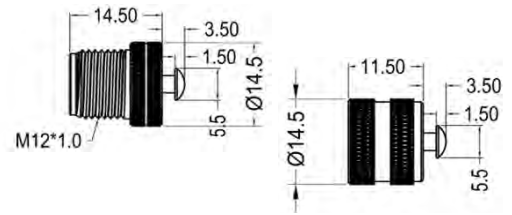

PA66 M12 Sealing Cap

PXPPAM12

- Sealing caps to maintain IP rating
- Male & Female versions

Part Number	Series	Type	Material
PXPPAM12CAM	M12	Male	PA66
PXPPAM12CAF	M12	Female	PA66