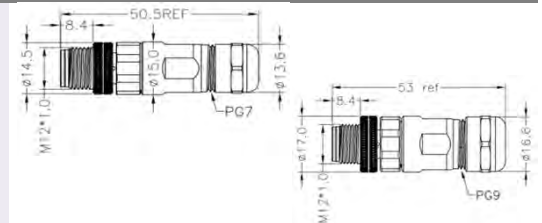

Nickel Plating M12 Flex Inline Body Male

- 3, 4, 5, 8 and 12 poles
- Solder termination
- Metal Flex Inline Body
- Mates with Flex body and panel mount connectors

Part Number	Poles	Code	Termination	Mounting Nut
PXMBNI12FIM03ASCPG7	03	A	Solder Terminal	PG7 Mounting / Gland Nut Thread
PXMBNI12FIM04ASCPG7	04	A	Solder Terminal	PG7 Mounting / Gland Nut Thread
PXMBNI12FIM05ASCPG7	05	A	Solder Terminal	PG7 Mounting / Gland Nut Thread
PXMBNI12FIM08ASCPG7	08	A	Solder Terminal	PG7 Mounting / Gland Nut Thread
PXMBNI12FIM12ASCPG7	12	A	Solder Terminal	PG7 Mounting / Gland Nut Thread
PXMBNI12FIM05BSCPG7	05	B	Solder Terminal	PG7 Mounting / Gland Nut Thread
PXMBNI12FIM04DSCPG7	04	D	Solder Terminal	PG7 Mounting / Gland Nut Thread
PXMBNI12FIM03ASCPG9	03	A	Solder Terminal	PG9 Mounting / Gland Nut Thread
PXMBNI12FIM04ASCPG9	04	A	Solder Terminal	PG9 Mounting / Gland Nut Thread
PXMBNI12FIM05ASCPG9	05	A	Solder Terminal	PG9 Mounting / Gland Nut Thread
PXMBNI12FIM08ASCPG9	08	A	Solder Terminal	PG9 Mounting / Gland Nut Thread
PXMBNI12FIM12ASCPG9	12	A	Solder Terminal	PG9 Mounting / Gland Nut Thread
PXMBNI12FIM05BSCPG9	05	B	Solder Terminal	PG9 Mounting / Gland Nut Thread
PXMBNI12FIM04DSCPG9	04	D	Solder Terminal	PG9 Mounting / Gland Nut Thread

Nickel Plating M12 Flex Body Female

- 3, 4, 5, 8 and 12 poles
- Solder termination
- Metal Flex Body
- Mates with Flex Inline Body and panel mount connectors