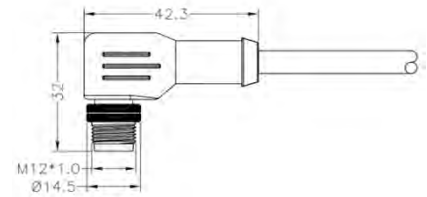

M12 Right Angled Male

PXPTPU12RAM
PXPPVC12RAM

- 3, 4, 5, 8 and 12 poles
- 1,2,3,5,10 & 15M cable options
- Overmold Flex Inline Body
- Mates with Flex Body & panel mount connectors

Part Number	Poles	Code	Termination	Lead Length	Cable Material
PXPPVC12RAM03ACL010PVC	03	A	Overmold Cable	1 M Lead Length	PVC
PXPTPU12RAM03ACL010PUR	03	A	Overmold Cable	1 M Lead Length	PUR
PXPPVC12RAM03ACL020PVC	03	A	Overmold Cable	2 M Lead Length	PVC
PXPTPU12RAM03ACL020PUR	03	A	Overmold Cable	2 M Lead Length	PUR
PXPPVC12RAM03ACL030PVC	03	A	Overmold Cable	3 M Lead Length	PVC
PXPTPU12RAM03ACL030PUR	03	A	Overmold Cable	3 M Lead Length	PUR
PXPPVC12RAM03ACL050PVC	03	A	Overmold Cable	5 M Lead Length	PVC
PXPTPU12RAM03ACL050PUR	03	A	Overmold Cable	5 M Lead Length	PUR
PXPPVC12RAM03ACL100PVC	03	A	Overmold Cable	10 M Lead Length	PVC
PXPTPU12RAM03ACL100PUR	03	A	Overmold Cable	10 M Lead Length	PUR
PXPPVC12RAM03ACL150PVC	03	A	Overmold Cable	15 M Lead Length	PVC
PXPTPU12RAM03ACL150PUR	03	A	Overmold Cable	15 M Lead Length	PUR
PXPPVC12RAM04ACL010PVC	04	A	Overmold Cable	1 M Lead Length	PVC
PXPTPU12RAM04ACL010PUR	04	A	Overmold Cable	1 M Lead Length	PUR
PXPPVC12RAM04ACL020PVC	04	A	Overmold Cable	2 M Lead Length	PVC
PXPTPU12RAM04ACL020PUR	04	A	Overmold Cable	2 M Lead Length	PUR
PXPPVC12RAM04ACL030PVC	04	A	Overmold Cable	3 M Lead Length	PVC
PXPTPU12RAM04ACL030PUR	04	A	Overmold Cable	3 M Lead Length	PUR
PXPPVC12RAM04ACL050PVC	04	A	Overmold Cable	5 M Lead Length	PVC
PXPTPU12RAM04ACL050PUR	04	A	Overmold Cable	5 M Lead Length	PUR
PXPPVC12RAM04ACL100PVC	04	A	Overmold Cable	10 M Lead Length	PVC
PXPTPU12RAM04ACL100PUR	04	A	Overmold Cable	10 M Lead Length	PUR
PXPPVC12RAM04ACL150PVC	04	A	Overmold Cable	15 M Lead Length	PVC
PXPTPU12RAM04ACL150PUR	04	A	Overmold Cable	15 M Lead Length	PUR
PXPPVC12RAM05ACL010PVC	05	A	Overmold Cable	1 M Lead Length	PVC
PXPTPU12RAM05ACL010PUR	05	A	Overmold Cable	1 M Lead Length	PUR
PXPPVC12RAM05ACL020PVC	05	A	Overmold Cable	2 M Lead Length	PVC
PXPTPU12RAM05ACL020PUR	05	A	Overmold Cable	2 M Lead Length	PUR
PXPPVC12RAM05ACL030PVC	05	A	Overmold Cable	3 M Lead Length	PVC
PXPTPU12RAM05ACL030PUR	05	A	Overmold Cable	3 M Lead Length	PUR
PXPPVC12RAM05ACL050PVC	05	A	Overmold Cable	5 M Lead Length	PVC
PXPTPU12RAM05ACL050PUR	05	A	Overmold Cable	5 M Lead Length	PUR
PXPPVC12RAM05ACL100PVC	05	A	Overmold Cable	10 M Lead Length	PVC
PXPTPU12RAM05ACL100PUR	05	A	Overmold Cable	10 M Lead Length	PUR
PXPPVC12RAM05ACL150PVC	05	A	Overmold Cable	15 M Lead Length	PVC
PXPTPU12RAM05ACL150PUR	05	A	Overmold Cable	15 M Lead Length	PUR
PXPPVC12RAM08ACL010PVC	08	A	Overmold Cable	1 M Lead Length	PVC
PXPTPU12RAM08ACL010PUR	08	A	Overmold Cable	1 M Lead Length	PUR