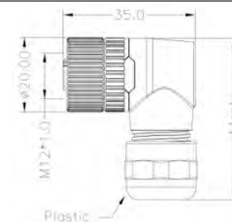

M12 Right Angled Male

PXPPAM12RAM

- 3, 4, 5 and 8 poles
- Screw termination
- Plastic Flex Inline Body
- Mates with Flex Body and panel mount connectors

Part Number	Poles	Code	Termination
PXPPAM12RAM03ASTPG9	03	A	Screw Terminal
PXPPAM12RAM04ASTPG9	04	A	Screw Terminal
PXPPAM12RAM05ASTPG9	05	A	Screw Terminal
PXPPAM12RAM08ASTPG9	08	A	Screw Terminal

M12 Right Angled Female

PXPPAM12RAF

- 3, 4, 5 and 8 poles
- Screw termination
- Plastic Flex Body
- Mates with Flex Inline Body and panel mount connectors

Part Number	Poles	Code	Termination
PXPPAM12RAF03ASTPG9	03	A	Screw Terminal
PXPPAM12RAF04ASTPG9	04	A	Screw Terminal
PXPPAM12RAF05ASTPG9	05	A	Screw Terminal
PXPPAM12RAF08ASTPG9	08	A	Screw Terminal