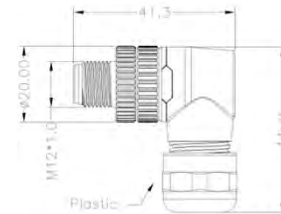

BUCCANEER M12 Series

M12 Flex Body Female

PXPPAM12FBF

- 3, 4, 5 and 8 poles
- Screw termination
- Plastic Flex Body
- Mates with Flex Inline Body and panel mount connectors

Part Number	Poles	Code	Termination
PXPPAM12FBF03ASTPG9	03	A	Screw Terminal
PXPPAM12FBF04ASTPG9	04	A	Screw Terminal
PXPPAM12FBF05ASTPG9	05	A	Screw Terminal
PXPPAM12FBF08ASTPG9	08	A	Screw Terminal

M12 Right Angled Male

PXPPAM12RAM

- 3, 4, 5 and 8 poles
- Screw termination
- Plastic Flex Inline Body
- Mates with Flex Body and panel mount connectors

Part Number	Poles	Code	Termination
PXPPAM12RAM03ASTPG9	03	A	Screw Terminal
PXPPAM12RAM04ASTPG9	04	A	Screw Terminal
PXPPAM12RAM05ASTPG9	05	A	Screw Terminal
PXPPAM12RAM08ASTPG9	08	A	Screw Terminal