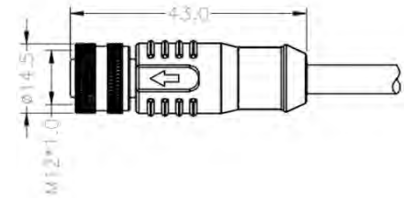

Part Number	Poles	Code	Termination	Lead Length	Cable Material
PXPPVC12FBF03ACL010PVC	03	A	Overmold Cable	1 M Lead Length	PVC
PXPTPU12FBF03ACL010PUR	03	A	Overmold Cable	1 M Lead Length	PUR
PXPPVC12FBF03ACL020PVC	03	A	Overmold Cable	2 M Lead Length	PVC
PXPTPU12FBF03ACL020PUR	03	A	Overmold Cable	2 M Lead Length	PUR
PXPPVC12FBF03ACL030PVC	03	A	Overmold Cable	3 M Lead Length	PVC
PXPTPU12FBF03ACL030PUR	03	A	Overmold Cable	3 M Lead Length	PUR
PXPPVC12FBF03ACL050PVC	03	A	Overmold Cable	5 M Lead Length	PVC
PXPTPU12FBF03ACL050PUR	03	A	Overmold Cable	5 M Lead Length	PUR
PXPPVC12FBF03ACL100PVC	03	A	Overmold Cable	10 M Lead Length	PVC
PXPTPU12FBF03ACL100PUR	03	A	Overmold Cable	10 M Lead Length	PUR
PXPPVC12FBF03ACL150PVC	03	A	Overmold Cable	15 M Lead Length	PVC
PXPTPU12FBF03ACL150PUR	03	A	Overmold Cable	15 M Lead Length	PUR
PXPPVC12FBF04ACL010PVC	04	A	Overmold Cable	1 M Lead Length	PVC
PXPTPU12FBF04ACL010PUR	04	A	Overmold Cable	1 M Lead Length	PUR
PXPPVC12FBF04ACL020PVC	04	A	Overmold Cable	2 M Lead Length	PVC
PXPTPU12FBF04ACL020PUR	04	A	Overmold Cable	2 M Lead Length	PUR
PXPPVC12FBF04ACL030PVC	04	A	Overmold Cable	3 M Lead Length	PVC
PXPTPU12FBF04ACL030PUR	04	A	Overmold Cable	3 M Lead Length	PUR
PXPPVC12FBF04ACL050PVC	04	A	Overmold Cable	5 M Lead Length	PVC
PXPTPU12FBF04ACL050PUR	04	A	Overmold Cable	5 M Lead Length	PUR
PXPPVC12FBF04ACL100PVC	04	A	Overmold Cable	10 M Lead Length	PVC
PXPTPU12FBF04ACL100PUR	04	A	Overmold Cable	10 M Lead Length	PUR
PXPPVC12FBF04ACL150PVC	04	A	Overmold Cable	15 M Lead Length	PVC
PXPTPU12FBF04ACL150PUR	04	A	Overmold Cable	15 M Lead Length	PUR
PXPPVC12FBF05ACL010PVC	05	A	Overmold Cable	1 M Lead Length	PVC
PXPTPU12FBF05ACL010PUR	05	A	Overmold Cable	1 M Lead Length	PUR
PXPPVC12FBF05ACL020PVC	05	A	Overmold Cable	2 M Lead Length	PVC
PXPTPU12FBF05ACL020PUR	05	A	Overmold Cable	2 M Lead Length	PUR
PXPPVC12FBF05ACL030PVC	05	A	Overmold Cable	3 M Lead Length	PVC
PXPTPU12FBF05ACL030PUR	05	A	Overmold Cable	3 M Lead Length	PUR
PXPPVC12FBF05ACL050PVC	05	A	Overmold Cable	5 M Lead Length	PVC
PXPTPU12FBF05ACL050PUR	05	A	Overmold Cable	5 M Lead Length	PUR
PXPPVC12FBF05ACL100PVC	05	A	Overmold Cable	10 M Lead Length	PVC
PXPTPU12FBF05ACL100PUR	05	A	Overmold Cable	10 M Lead Length	PUR
PXPPVC12FBF05ACL150PVC	05	A	Overmold Cable	15 M Lead Length	PVC
PXPTPU12FBF05ACL150PUR	05	A	Overmold Cable	15 M Lead Length	PUR
PXPPVC12FBF08ACL010PVC	08	A	Overmold Cable	1 M Lead Length	PVC
PXPTPU12FBF08ACL010PUR	08	A	Overmold Cable	1 M Lead Length	PUR