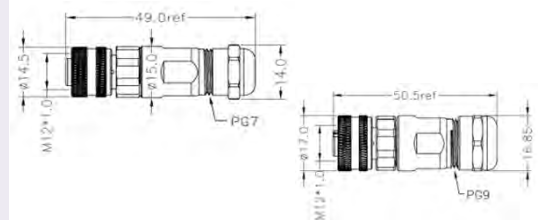

Part Number	Poles	Code	Termination	Mounting Nut
PXMBNI12FBF03ASCPG7	03	A	Solder Terminal	PG7 Mounting / Gland Nut Thread
PXMBNI12FBF04ASCPG7	04	A	Solder Terminal	PG7 Mounting / Gland Nut Thread
PXMBNI12FBF05ASCPG7	05	A	Solder Terminal	PG7 Mounting / Gland Nut Thread
PXMBNI12FBF08ASCPG7	08	A	Solder Terminal	PG7 Mounting / Gland Nut Thread
PXMBNI12FBF12ASCPG7	12	A	Solder Terminal	PG7 Mounting / Gland Nut Thread
PXMBNI12FBF05BSCPG7	05	B	Solder Terminal	PG7 Mounting / Gland Nut Thread
PXMBNI12FBF04DSCPG7	04	D	Solder Terminal	PG7 Mounting / Gland Nut Thread
PXMBNI12FBF03ASCPG9	03	A	Solder Terminal	PG9 Mounting / Gland Nut Thread
PXMBNI12FBF04ASCPG9	04	A	Solder Terminal	PG9 Mounting / Gland Nut Thread
PXMBNI12FBF05ASCPG9	05	A	Solder Terminal	PG9 Mounting / Gland Nut Thread
PXMBNI12FBF08ASCPG9	08	A	Solder Terminal	PG9 Mounting / Gland Nut Thread
PXMBNI12FBF12ASCPG9	12	A	Solder Terminal	PG9 Mounting / Gland Nut Thread
PXMBNI12FBF05BSCPG9	05	B	Solder Terminal	PG9 Mounting / Gland Nut Thread
PXMBNI12FBF04DSCPG9	04	D	Solder Terminal	PG9 Mounting / Gland Nut Thread