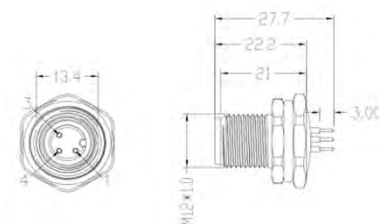

- 3, 4, 5, 8 and 12 poles
- PCB termination
- Different panel mounting options available
- Mates with Flex Body connectors

Part Number	Poles	Code	Termination	Mounting Nut
PXMBNI12RPM03APCPG9	03	A	PCB Terminal	PG9 Mounting / Gland Nut Thread
PXMBNI12RPM04APCPG9	04	A	PCB Terminal	PG9 Mounting / Gland Nut Thread
PXMBNI12RPM05APCPG9	05	A	PCB Terminal	PG9 Mounting / Gland Nut Thread
PXMBNI12RPM08APCPG9	08	A	PCB Terminal	PG9 Mounting / Gland Nut Thread
PXMBNI12RPM12APCPG9	12	A	PCB Terminal	PG9 Mounting / Gland Nut Thread
PXMBNI12RPM05BPCPG9	05	B	PCB Terminal	PG9 Mounting / Gland Nut Thread
PXMBNI12RPM04DPCPG9	04	D	PCB Terminal	PG9 Mounting / Gland Nut Thread
PXMBNI12RPM03APCM16	03	A	PCB Terminal	M16 Mounting / Gland Nut Thread
PXMBNI12RPM04APCM16	04	A	PCB Terminal	M16 Mounting / Gland Nut Thread
PXMBNI12RPM05APCM16	05	A	PCB Terminal	M16 Mounting / Gland Nut Thread
PXMBNI12RPM08APCM16	08	A	PCB Terminal	M16 Mounting / Gland Nut Thread
PXMBNI12RPM12APCM16	12	A	PCB Terminal	M16 Mounting / Gland Nut Thread
PXMBNI12RPM05BPCM16	05	B	PCB Terminal	M16 Mounting / Gland Nut Thread
PXMBNI12RPM04DPCM16	04	D	PCB Terminal	M16 Mounting / Gland Nut Thread
PXMBNI12RPM03APCM12	03	A	PCB Terminal	M12 Mounting / Gland Nut Thread
PXMBNI12RPM04APCM12	04	A	PCB Terminal	M12 Mounting / Gland Nut Thread
PXMBNI12RPM05APCM12	05	A	PCB Terminal	M12 Mounting / Gland Nut Thread
PXMBNI12RPM08APCM12	08	A	PCB Terminal	M12 Mounting / Gland Nut Thread
PXMBNI12RPM12APCM12	12	A	PCB Terminal	M12 Mounting / Gland Nut Thread
PXMBNI12RPM05BPCM12	05	B	PCB Terminal	M12 Mounting / Gland Nut Thread
PXMBNI12RPM04DPCM12	04	D	PCB Terminal	M12 Mounting / Gland Nut Thread