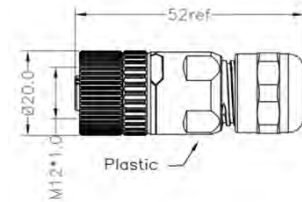

BUCCANEER M12 Series

M12 Flex Body Female

PXPPAM12FBF

- 3, 4, 5 and 8 poles
- Screw termination
- Plastic Flex Body
- Mates with Flex Inline Body and panel mount connectors

Part Number	Poles	Code	Termination
PXPPAM12FBF03ASTPG9	03	A	Screw Terminal
PXPPAM12FBF04ASTPG9	04	A	Screw Terminal
PXPPAM12FBF05ASTPG9	05	A	Screw Terminal
PXPPAM12FBF08ASTPG9	08	A	Screw Terminal

M12 Right Angled Male

PXPPAM12RAM

- 3, 4, 5 and 8 poles
- Screw termination
- Plastic Flex Inline Body
- Mates with Flex Body and panel mount connectors

Part Number	Poles	Code	Termination
PXPPAM12RAM03ASTPG9	03	A	Screw Terminal
PXPPAM12RAM04ASTPG9	04	A	Screw Terminal
PXPPAM12RAM05ASTPG9	05	A	Screw Terminal
PXPPAM12RAM08ASTPG9	08	A	Screw Terminal